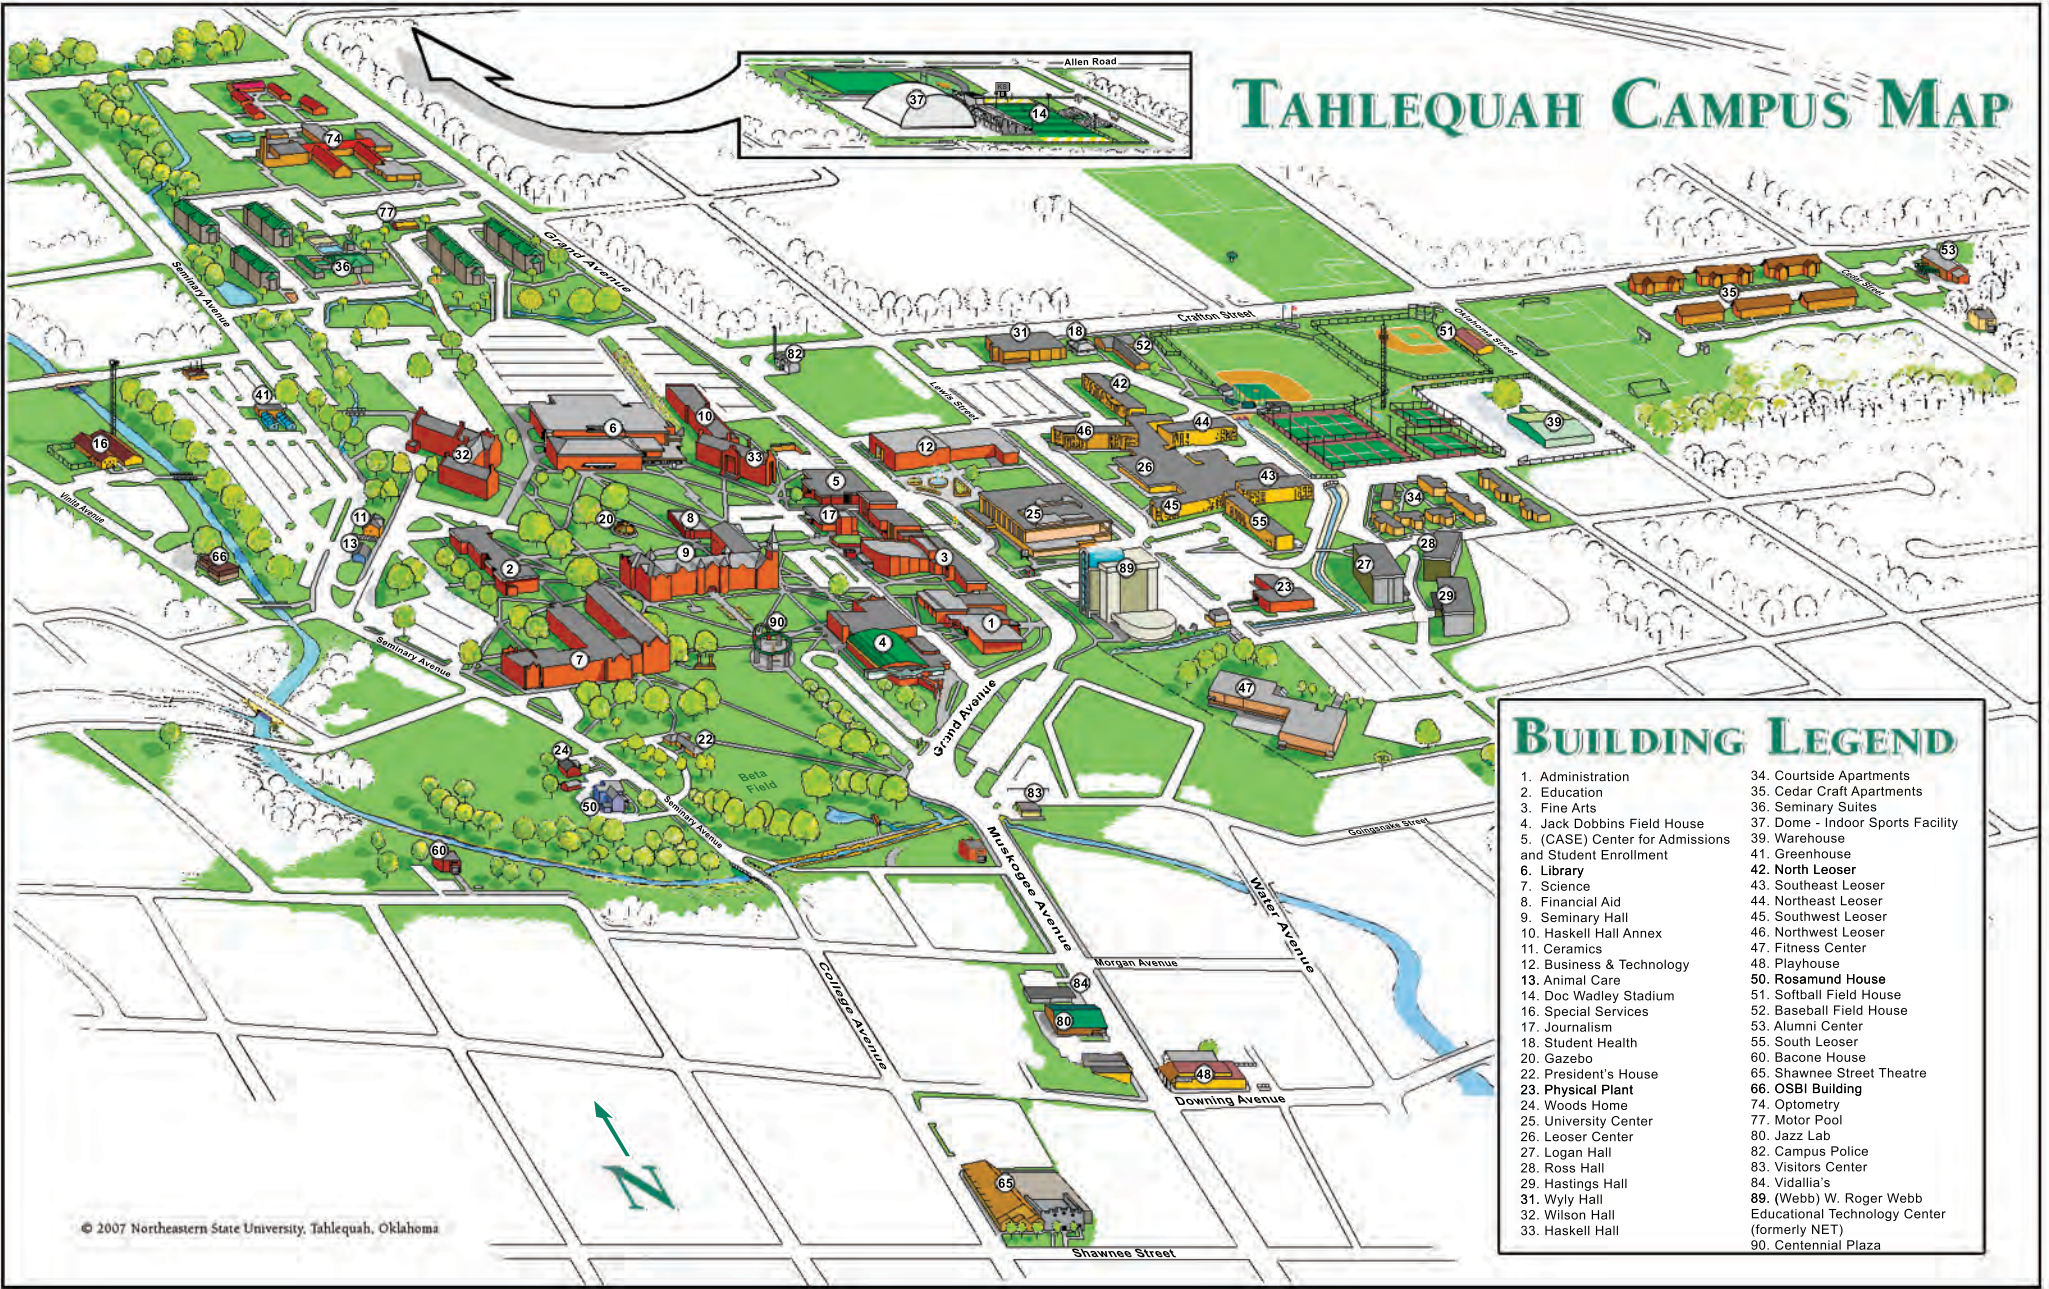

TAHLEQUAH CAMPUS MAP

BUILDING LEGEND

- | | |
|--|---|
| 1. Administration | 34. Courtside Apartments |
| 2. Education | 35. Cedar Craft Apartments |
| 3. Fine Arts | 36. Seminary Suites |
| 4. Jack Dobbins Field House | 37. Dome - Indoor Sports Facility |
| 5. (CASE) Center for Admissions and Student Enrollment | 39. Warehouse |
| 6. Library | 41. Greenhouse |
| 7. Science | 42. North Leoser |
| 8. Financial Aid | 43. Southeast Leoser |
| 9. Seminary Hall | 44. Northeast Leoser |
| 10. Haskell Hall Annex | 45. Southwest Leoser |
| 11. Ceramics | 46. Northwest Leoser |
| 12. Business & Technology | 47. Fitness Center |
| 13. Animal Care | 48. Playhouse |
| 14. Doc Wadley Stadium | 50. Rosamund House |
| 16. Special Services | 51. Softball Field House |
| 17. Journalism | 52. Baseball Field House |
| 18. Student Health | 53. Alumni Center |
| 20. Gazebo | 55. South Leoser |
| 22. President's House | 60. Bacone House |
| 23. Physical Plant | 65. Shawnee Street Theatre |
| 24. Woods Home | 66. OSBI Building |
| 25. University Center | 74. Optometry |
| 26. Leoser Center | 77. Motor Pool |
| 27. Logan Hall | 80. Jazz Lab |
| 28. Ross Hall | 82. Campus Police |
| 29. Hastings Hall | 83. Visitors Center |
| 31. Wyly Hall | 84. Vidallia's |
| 32. Wilson Hall | 89. (Webb) W. Roger Webb Educational Technology Center (formerly NET) |
| 33. Haskell Hall | 90. Centennial Plaza |