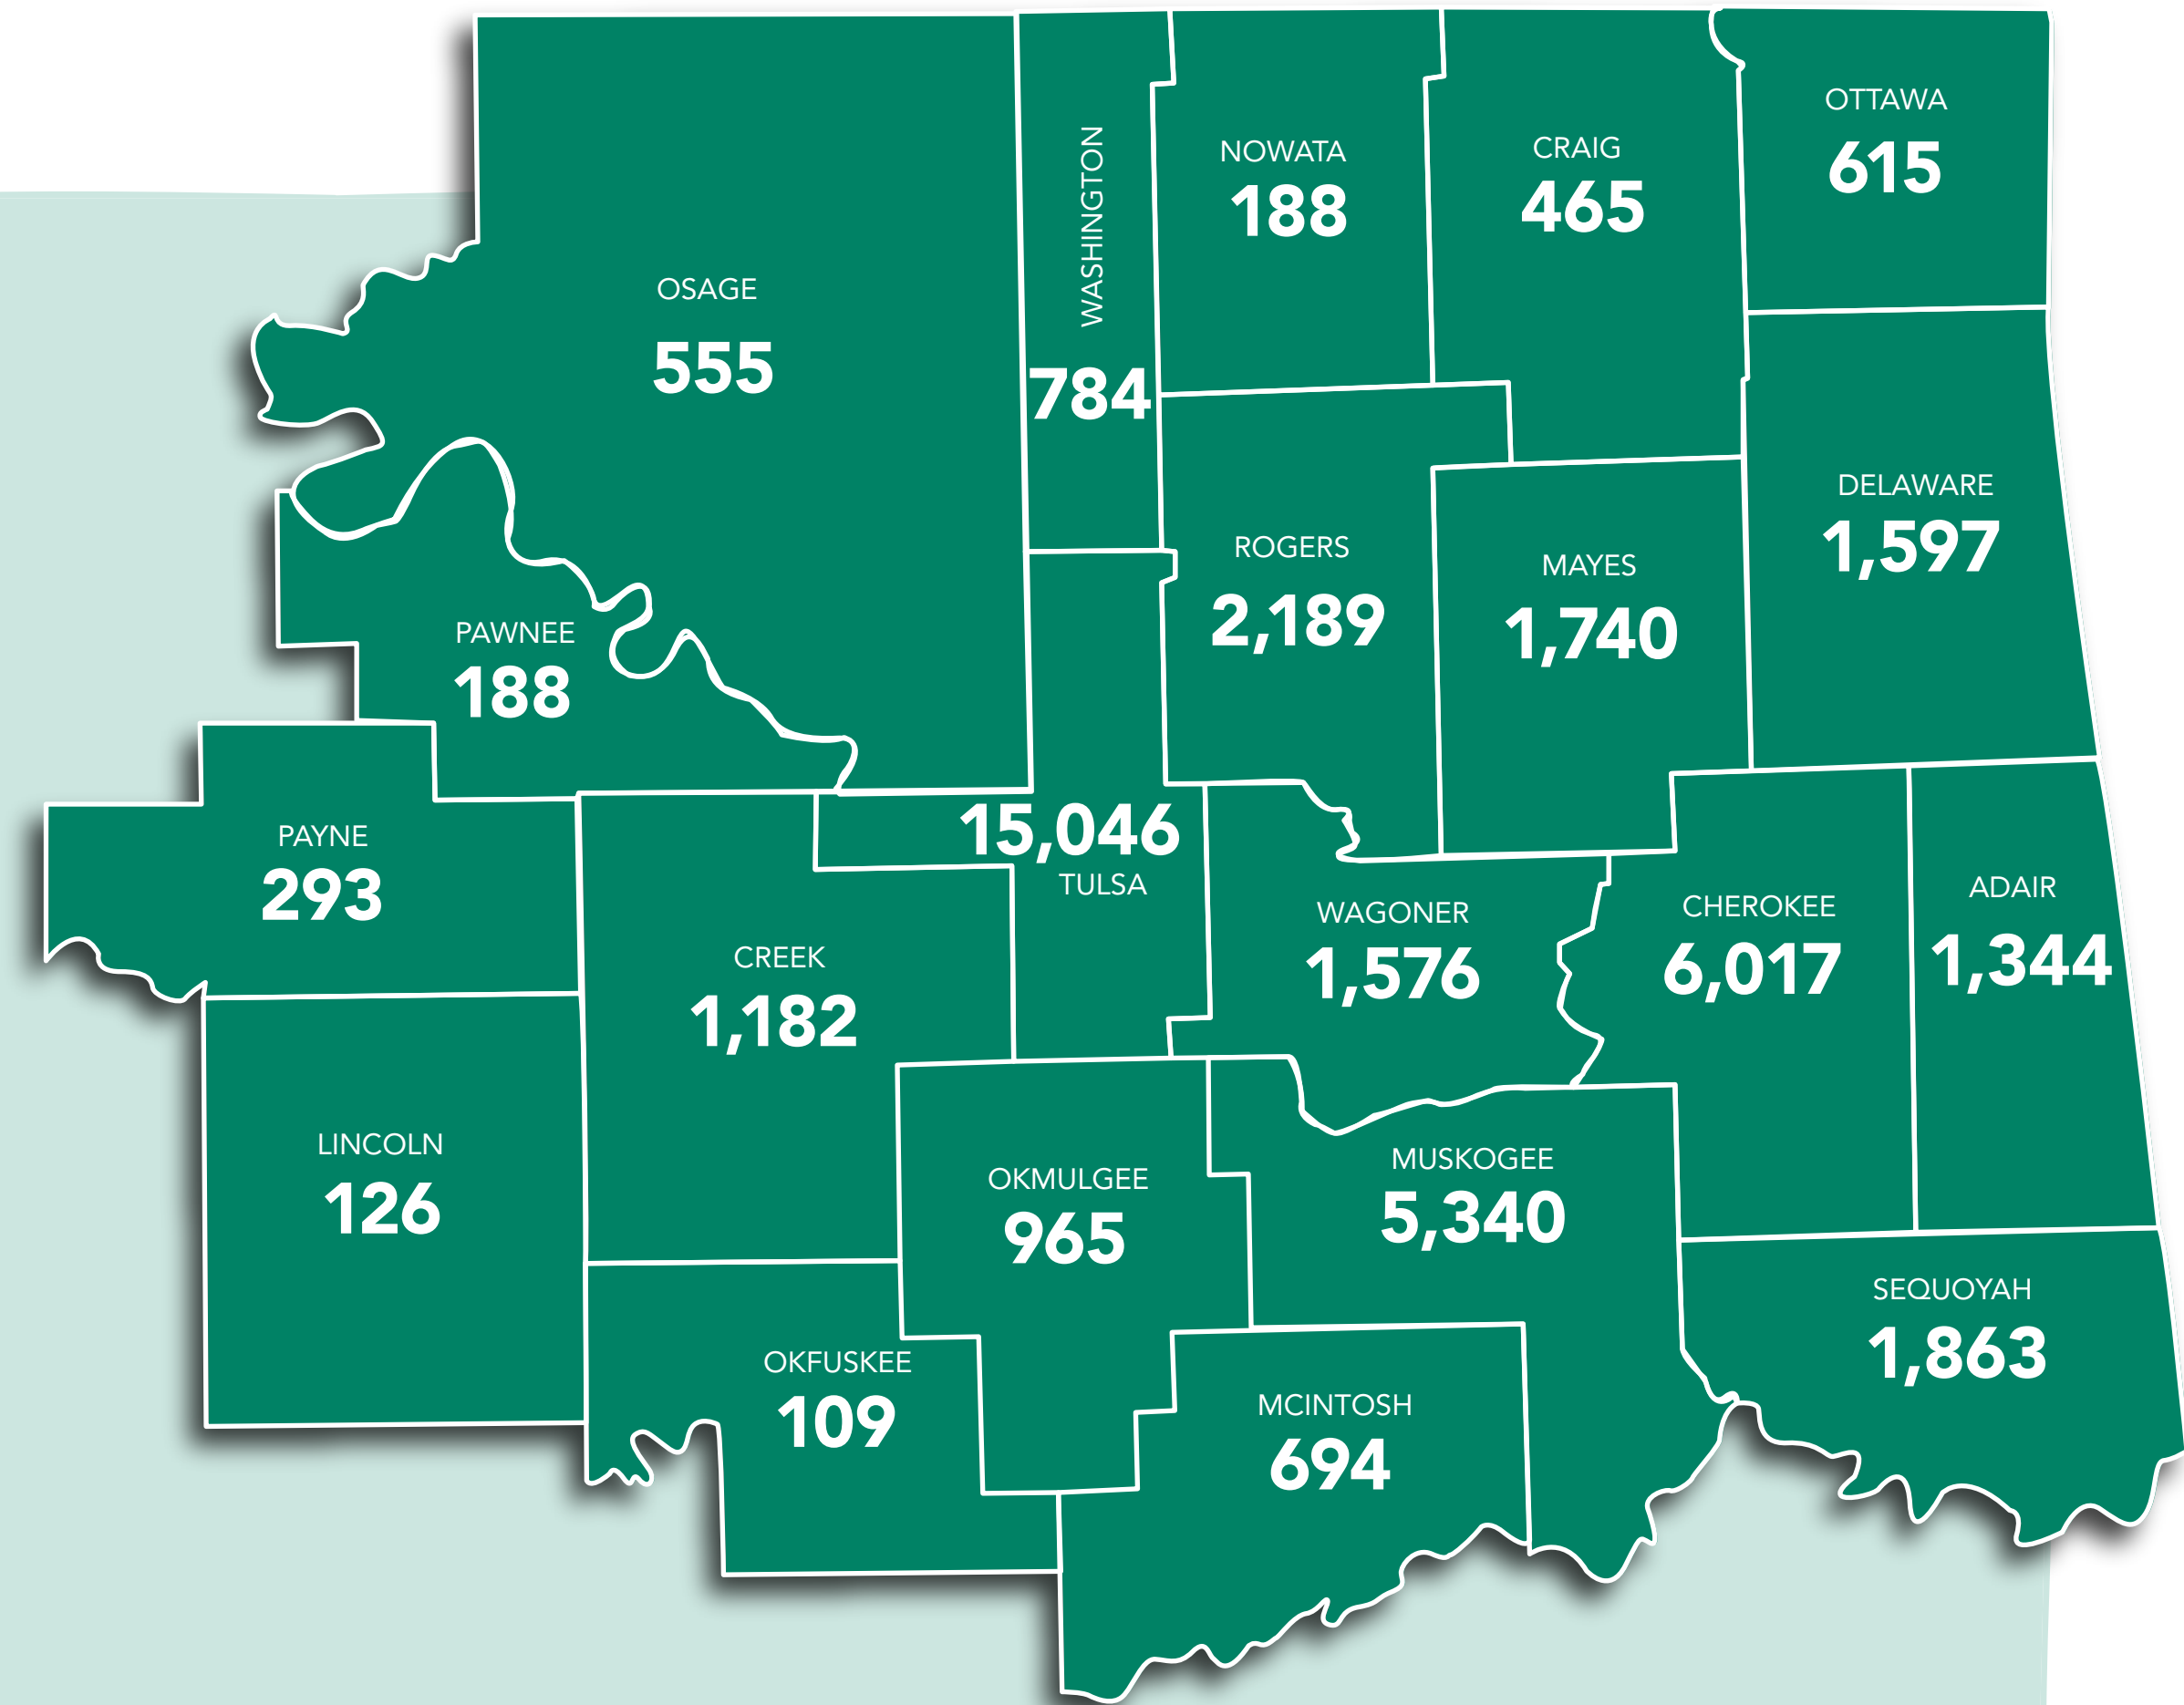

NORTHEASTERN
STATE UNIVERSITY

Total >> 42,876

Northeastern State University Alumni by county in northeast Oklahoma